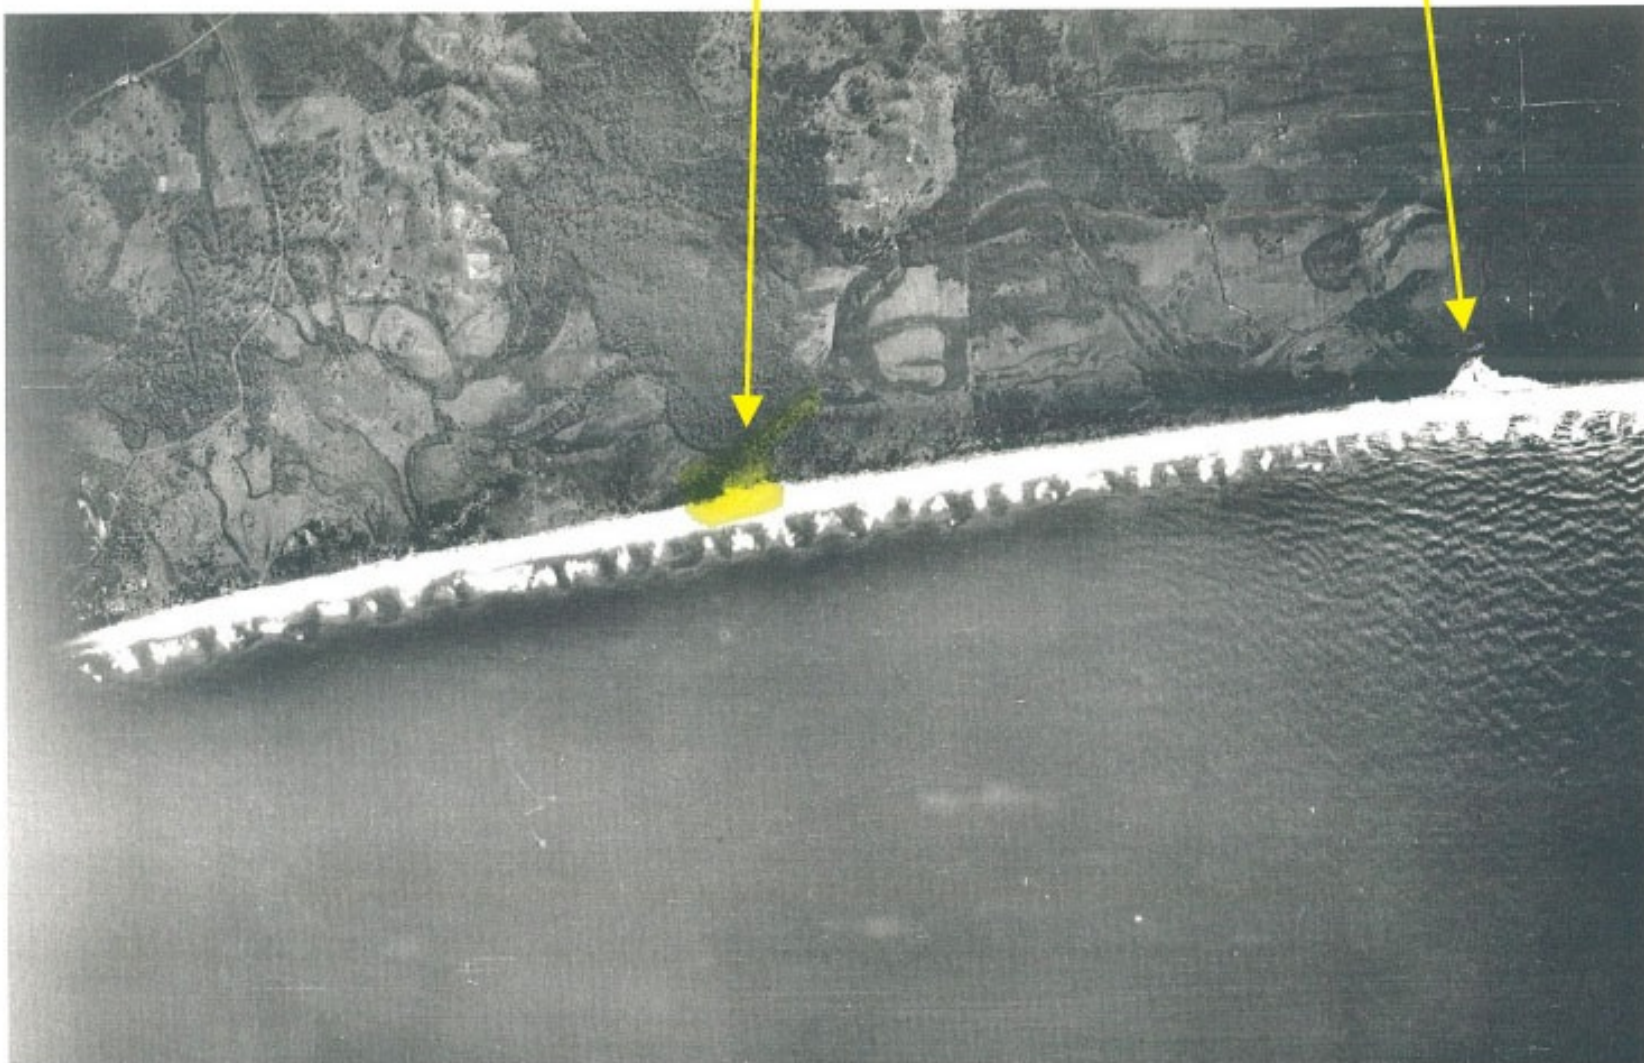

# 1947 photo of North Ocean Shores & Wooyung outlets

Date: 27/5/47

Scale: approx. 1:30,000