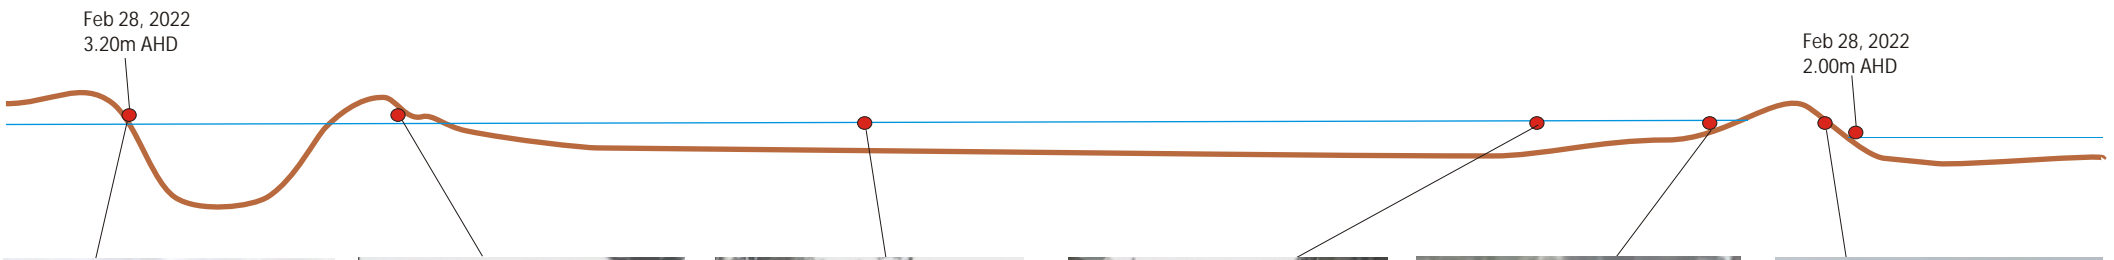

# Helen St Cross Section - Flood Levels Feb 28, 2022 & June 2005

Flood Feb 28, 2022  
Capricornia Canal

Flood June, 2005  
Helen St, South Golden Beach